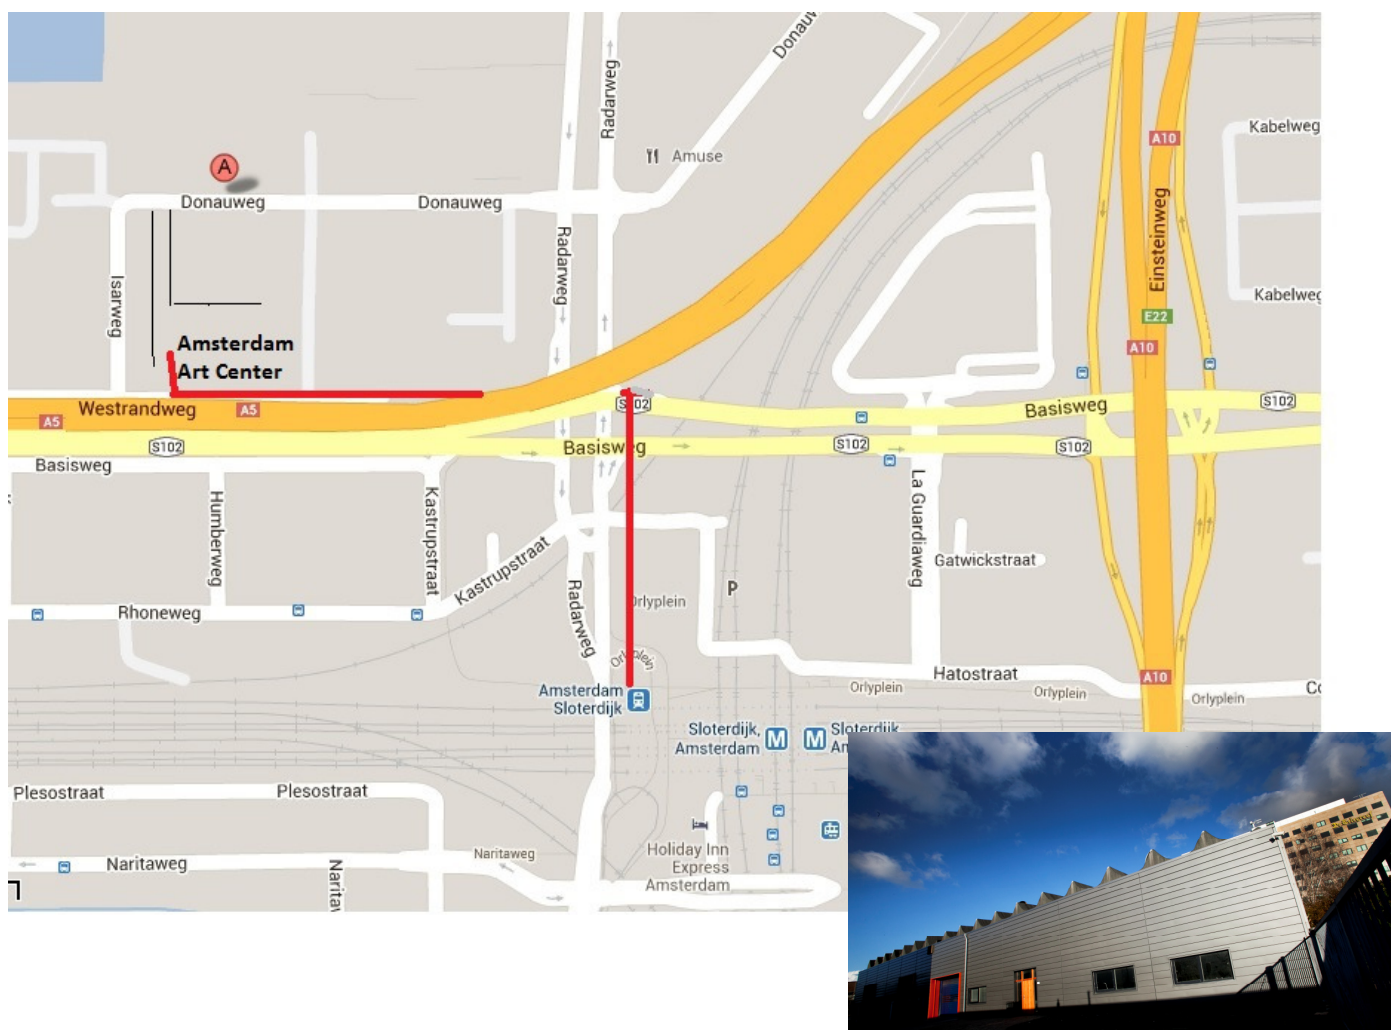

Amsterdam Art Center  
Donauweg 23  
1043 AJ Amsterdam  
020-6241124

**GET INSPIRED, LET'S MEET**

**The AAC is a 5 minute walk from the Sloterdijk Station and is right next to the building of TMG (Telegraaf Media Groep). Parking is free.**

**Walking and cycling ----- :** From the Sloterdijk Station => turn right  
Cross over at traffic lights Basisweg  
Turn left and cross over at traffic lights Radarweg  
Walk past the TMG building (= Basisweg)  
Turn right AFTER the VWR building, walk through the gate.

**With the car:** Put Donauweg 21 in you navigation (No. 23 is a new number)